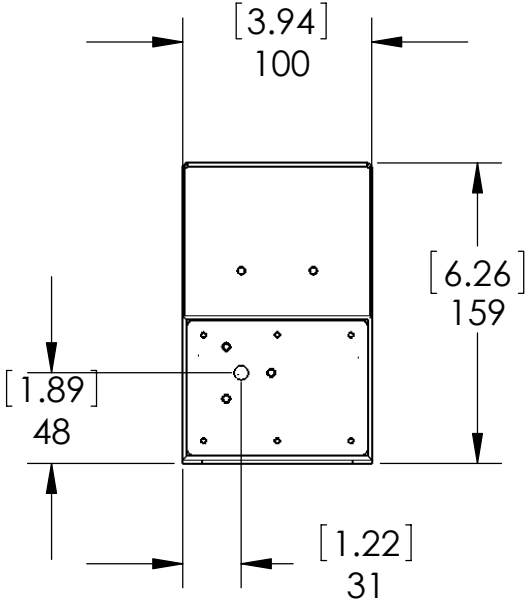

**Dimensions: AL30 Aircooled**

**Access Laser Company**  
 917 134th St SW, Ste A1  
 Everett, WA 98204  
 Phone: 425-582-8674  
 Fax: 425-582-8679  
 access@accesslaser.com  
 www.accesslaserco.com