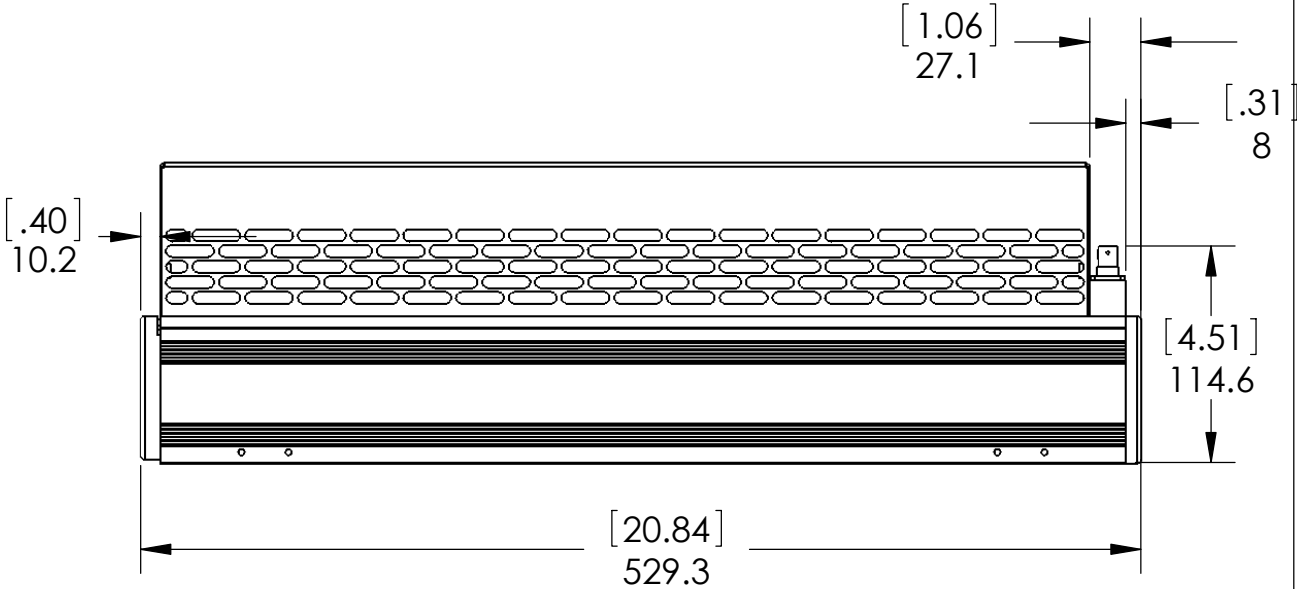

**Dimensions: AL30 Aircooled**

**Access Laser Company**  
 917 134th St SW, Ste A1  
 Everett, WA 98204  
 Phone: 425-582-8674  
 Fax: 425-582-8679  
 access@accesslaser.com  
 www.accesslaserco.com